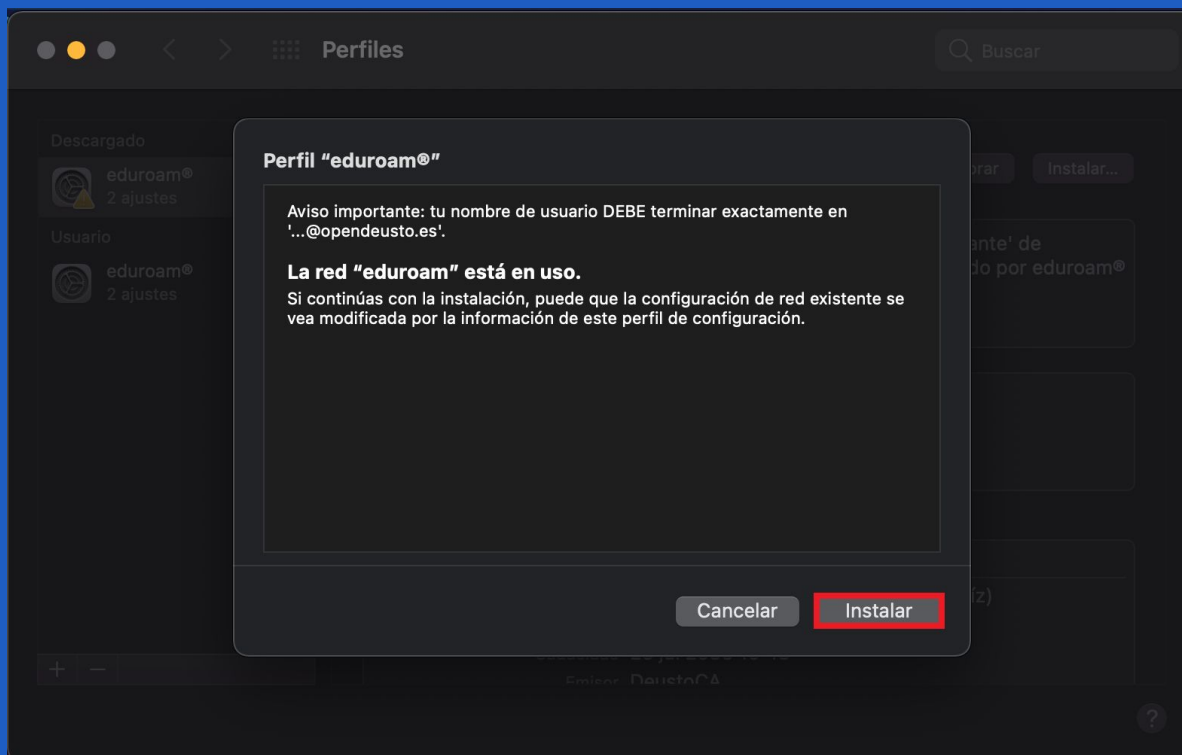

The screenshot shows the 'Perfiles' application window. The title bar includes window control buttons, navigation arrows, a grid icon, and the text 'Perfiles'. A search bar on the right contains the text 'Buscar'. The main content is divided into two columns. The left column has a 'Descargado' section with a red box around the 'eduroam®' profile, which has a warning icon and '2 ajustes'. Below it is a 'Usuario' section with another 'eduroam®' profile. The right column shows the details for the selected 'eduroam®' profile, with a red box around the 'Instalar...' button. The details include the university name, a 'Verificado' status, and buttons for 'Ignorar' and 'Instalar...'. The description states it is a network configuration profile for 'Estudiante' at 'Universidad de Deusto'. The certificate is signed by 'GÉANT Association' and received on '23 sept 2021 14:06'. The settings are 'Certificado', 'DeustoCA', and 'Red Wi-Fi eduroam'. A 'DETALLES' section shows a 'Certificado' with description 'CA del Proveedor de Identidad #1 (Raíz)', signed by 'DeustoCA', and valid until '23 jul 2035 10:43'. The issuer is 'DeustoCA'. A help icon (?) is in the bottom right corner.

Descripción Perfil de configuración de red 'Estudiante' de 'Universidad de Deusto'. Proporcionado por eduroam®

Firmado GÉANT Association

Recibido 23 sept 2021 14:06

Ajustes **Certificado**
DeustoCA
Red Wi-Fi
eduroam

DETALLES

Certificado

Descripción CA del Proveedor de Identidad #1 (Raíz)

Certificado DeustoCA

Caducidad 23 jul 2035 10:43

Emisor DeustoCA

Cuarto paso: instalamos el perfil de eduroam

Quinto paso: introducir correo y contraseña de @deusto.es o @opendeusto.es

Sexto paso: introducir contraseña del Mac

Cómo conectarse a

desde Mac