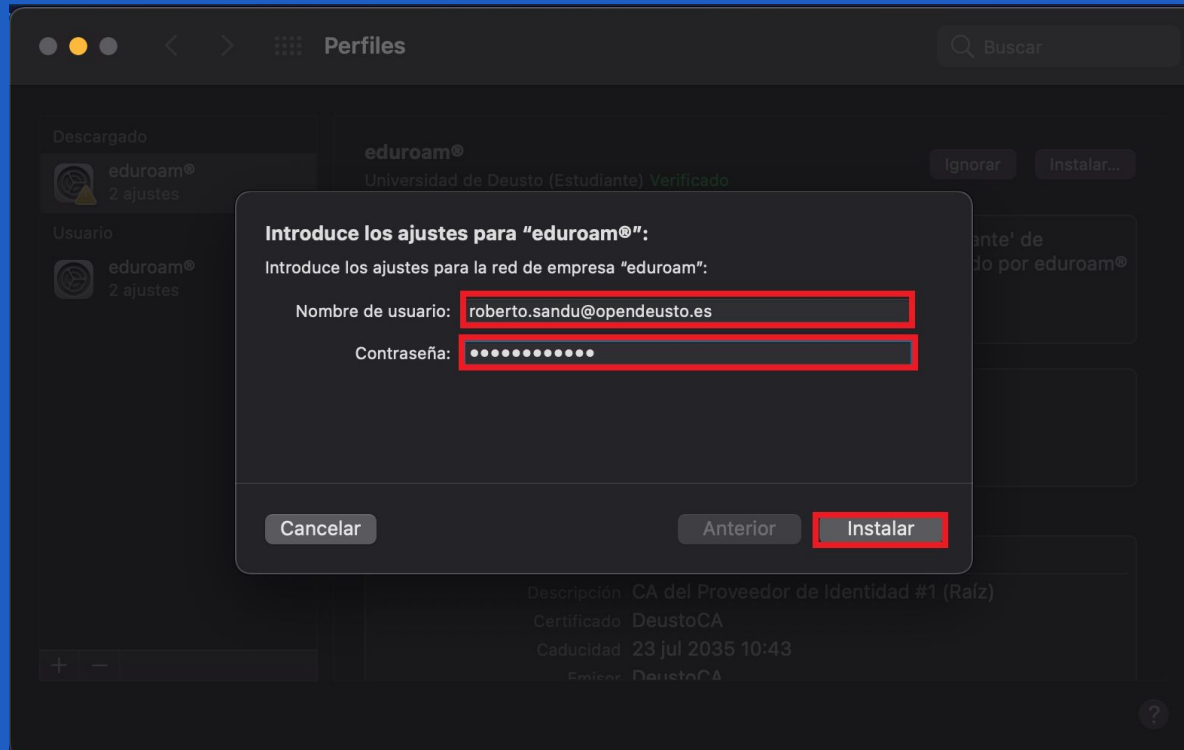

The screenshot shows the 'Perfiles' application window. The title bar includes window control buttons, navigation arrows, a grid icon, and the text 'Perfiles'. A search bar on the right contains the text 'Buscar'. The main content is divided into two columns. The left column has a 'Descargado' section with a red box around the 'eduroam®' profile, which has a warning icon and '2 ajustes'. Below it is a 'Usuario' section with another 'eduroam®' profile. The right column shows the details for the selected 'eduroam®' profile, with a red box around the 'Instalar...' button. The details include the university name, a 'Verificado' status, and buttons for 'Ignorar' and 'Instalar...'. The description states it is a network configuration profile for 'Estudiante' at 'Universidad de Deusto'. The certificate is signed by 'GÉANT Association' and received on '23 sept 2021 14:06'. The settings are 'Certificado', 'DeustoCA', and 'Red Wi-Fi eduroam'. A 'DETALLES' section shows a 'Certificado' with description 'CA del Proveedor de Identidad #1 (Raíz)', signed by 'DeustoCA', and valid until '23 jul 2035 10:43'. The issuer is 'DeustoCA'. A help icon (?) is in the bottom right corner.

Descripción Perfil de configuración de red 'Estudiante' de 'Universidad de Deusto'. Proporcionado por eduroam®

Firmado GÉANT Association

Recibido 23 sept 2021 14:06

Ajustes **Certificado**
DeustoCA
Red Wi-Fi
eduroam

DETALLES

Certificado

Descripción CA del Proveedor de Identidad #1 (Raíz)

Certificado DeustoCA

Caducidad 23 jul 2035 10:43

Emisor DeustoCA

Cuarto paso: instalamos el perfil de eduroam

Quinto paso: introducir correo y contraseña de @deusto.es o @opendeusto.es

Sexto paso: introducir contraseña del Mac

Cómo conectarse a

desde Mac