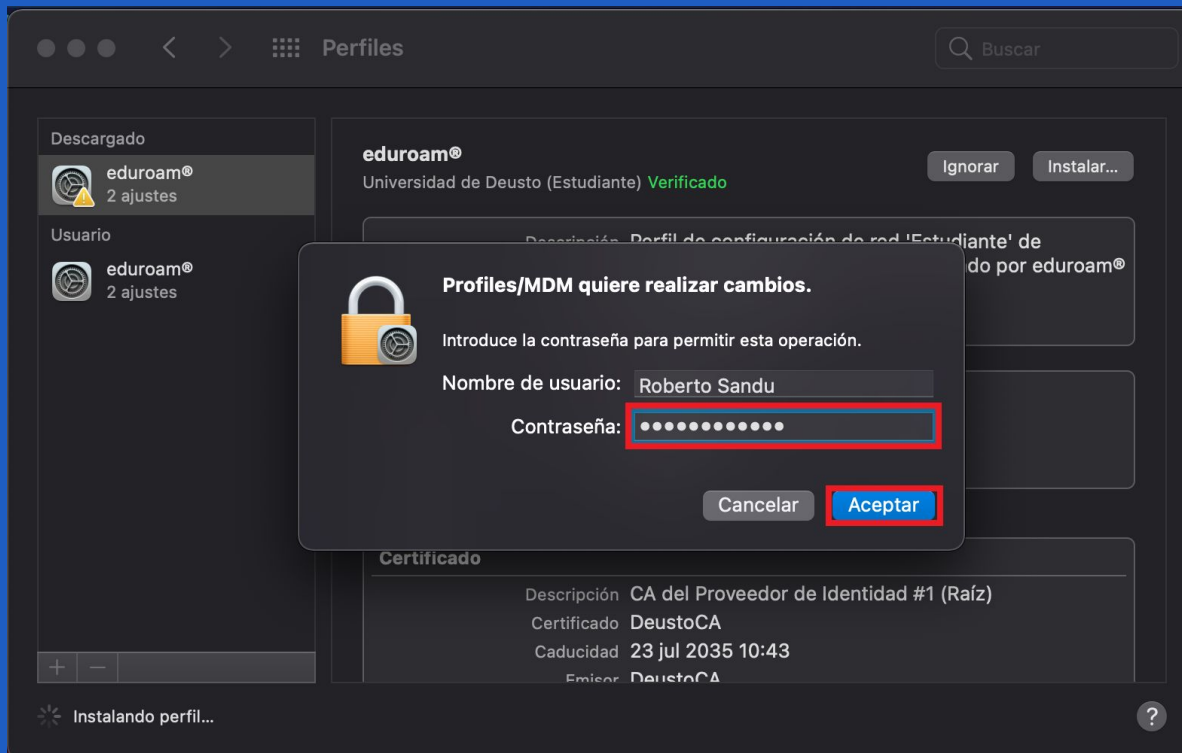

The screenshot shows the 'Perfiles' application window. The title bar includes window control buttons, navigation arrows, a grid icon, and the text 'Perfiles'. A search bar on the right contains the text 'Buscar'. The main content is divided into two columns. The left column has a 'Descargado' section with a red box around the 'eduroam®' profile, which has a warning icon and '2 ajustes'. Below it is a 'Usuario' section with another 'eduroam®' profile. The right column shows the details for the selected 'eduroam®' profile, with a red box around the 'Instalar...' button. The details include the university name, a 'Verificado' status, and buttons for 'Ignorar' and 'Instalar...'. The description states it is a network configuration profile for 'Estudiante' at 'Universidad de Deusto'. The certificate is signed by 'GÉANT Association' and received on '23 sept 2021 14:06'. The settings are 'Certificado', 'DeustoCA', and 'Red Wi-Fi eduroam'. A 'DETALLES' section shows a 'Certificado' with description 'CA del Proveedor de Identidad #1 (Raíz)', signed by 'DeustoCA', and valid until '23 jul 2035 10:43'. The issuer is 'DeustoCA'. A help icon (?) is in the bottom right corner.

Descripción Perfil de configuración de red 'Estudiante' de 'Universidad de Deusto'. Proporcionado por eduroam®

Firmado GÉANT Association

Recibido 23 sept 2021 14:06

Ajustes **Certificado**
DeustoCA
Red Wi-Fi
eduroam

DETALLES

Certificado

Descripción CA del Proveedor de Identidad #1 (Raíz)

Certificado DeustoCA

Caducidad 23 jul 2035 10:43

Emisor DeustoCA

Cuarto paso: instalamos el perfil de eduroam

Quinto paso: introducir correo y contraseña de @deusto.es o @opendeusto.es

Sexto paso: introducir contraseña del Mac

Cómo conectarse a

desde Mac